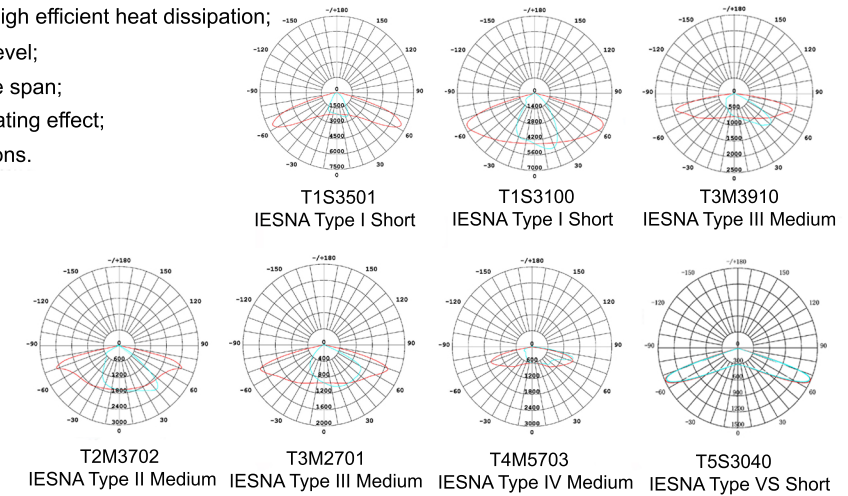

T20A

Double-Coupling IP68 Modular LED Street Lights

- White
- Black
- Gray
- Bronze

T20A LED Street Lights

[Main Features]

- IP65 driver box and optional photocell;
- Modular pluggable technology, easy tool onsite maintenance;
- Honeycomb and whole structure cooling technology, high efficient heat dissipation;
- Double-coupling IP68 protection, highest waterproof level;
- Intelligent constant current driving technology, long life span;
- Ergonomic light distribution to achieve uniform illuminating effect;
- Free modular serialization and full power range solutions.
- Die-cast and aluminium alloy housing.

LED Life Span	Surge Protection	CCT	LED Brand	Installation Diameter	Material	IP Rating
>60.000 hours	10KV/5KA	3000K, 4000K, 5000K, 5700K	Lumileds	57~63mm	Aluminium Alloy	LED Module IP68 Driver Box IP65

Model	System Power (W)	LM/W (Ultra High)	LM/W (High)	Initial Lumens (Ultra High)	Initial Lumens (High)	Product Size (mm)	Packaging Dimensions (mm)	N.W. (Kg)	G.W. (Kg)
T20A-1	40	110	100	4400	4000	670x325x180	790x410x230	8.0	10.1
	50	105	95	5250	4750	670x325x180	790x410x230	8.0	10.1
	60	100	90	6000	5400	670x325x180	790x410x230	8.0	10.1
T20A-2	80	110	100	8800	8000	670x325x180	790x410x230	8.7	10.8
	100	105	95	10500	9500	670x325x180	790x410x230	8.7	10.8
	120	100	90	12000	10800	670x325x180	790x410x230	8.7	10.8
T20A-3	120	110	100	13200	12000	750x325x180	870x410x230	9.9	12.1
	150	105	95	15750	14250	750x325x180	870x410x230	9.9	12.1
	180	100	90	18000	16200	750x325x180	870x410x230	9.9	12.1
T20A-4	160	110	100	17600	16000	830x325x180	950x410x230	11.5	13.8
	200	105	95	21000	19000	830x325x180	950x410x230	11.5	13.8
	240	100	90	24000	21600	830x325x180	950x410x230	11.5	13.8
T20A-5	200	110	100	22000	20000	910x325x180	1030x410x230	13.0	15.4
	250	105	95	26250	23750	910x325x180	1030x410x230	13.0	15.4
	300	100	90	30000	27000	910x325x180	1030x410x230	13.0	15.4