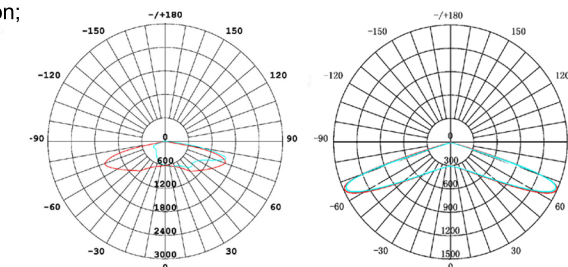

[Lighting Distribution Curve]

T4M5703
IESNA Type IV Medium

T5S3040
IESNA Type VS Short