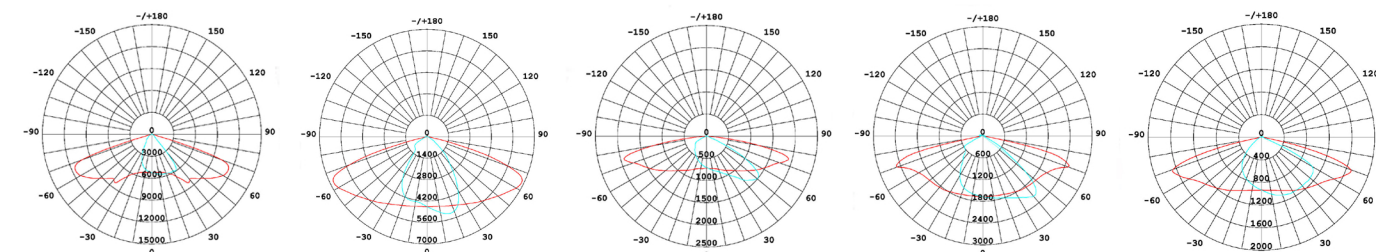

### [Lighting Distribution Curve]

T4M5703  
IESNA Type IV Medium

T5S3040  
IESNA Type VS Short

T1S1513  
IESNA Type I Short

T1S3100  
IESNA Type I Short

T3M3910  
IESNA Type III Medium

T2M3702  
IESNA Type III Medium